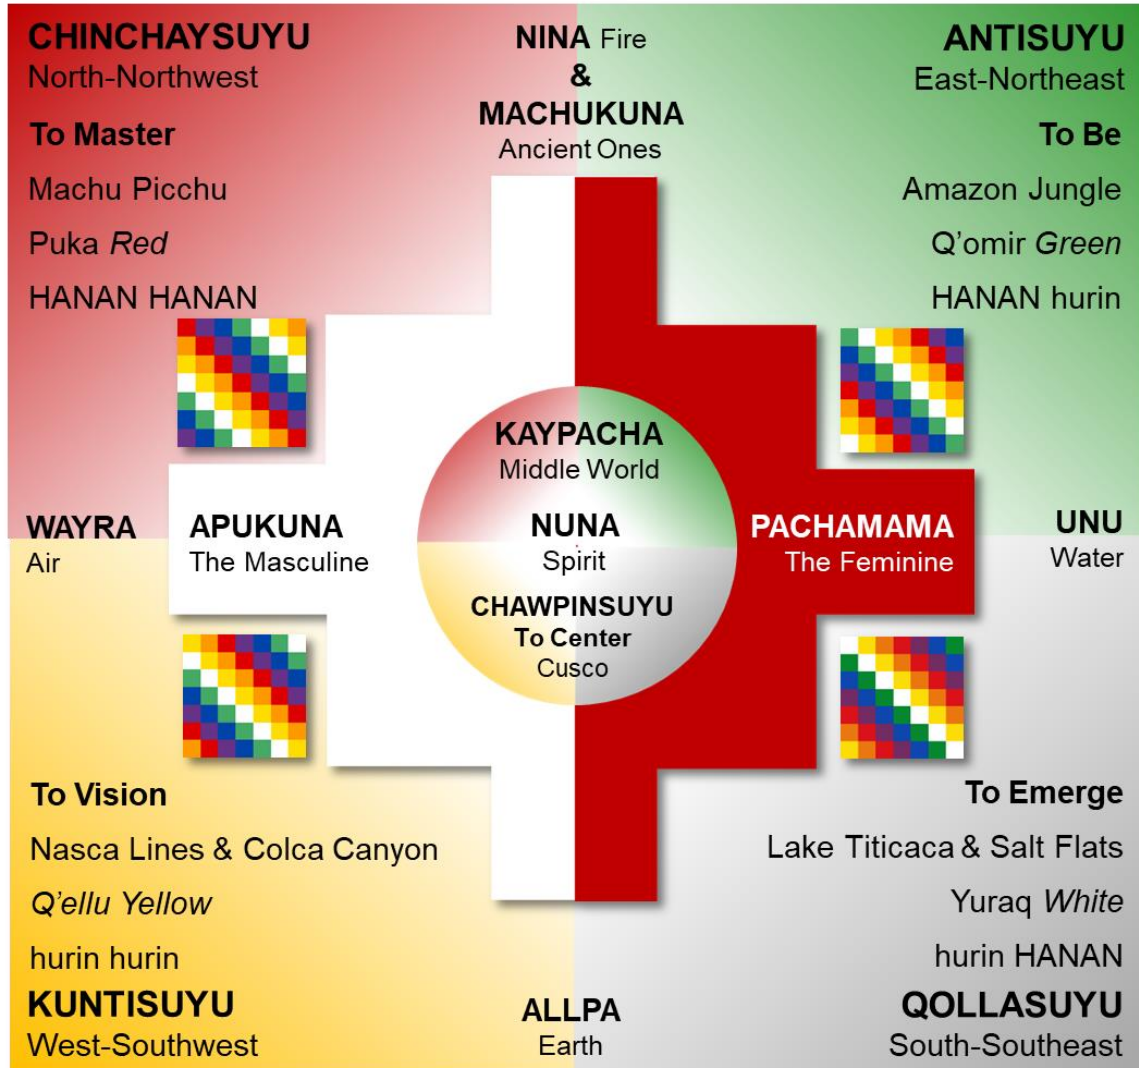

Chakanasuyu

LINEAGE POINT OF VIEW Projection

*Spiritual / Sacred / Ceremonial
Pa (Space) - Yanantin – Inkari – Inti Taita*

HANAN
Above

HANAQPACHA
Upper World

YACHAY
Wisdom

HURIN
Below

UKHUPACHA
Lower World

LLANKAY
Action

QHIPAPACHA
Future

KUNANPACHA
Present

ÑAWPAPACHA
Past

*Secular / Interactive / Commercial
Cha (Time) - Masintin – Collari – Pachamama*